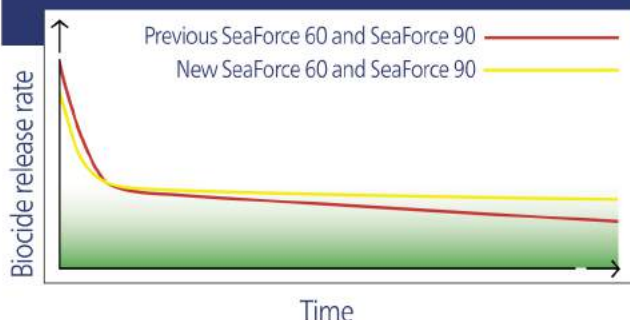

Improved control of biocide release rate